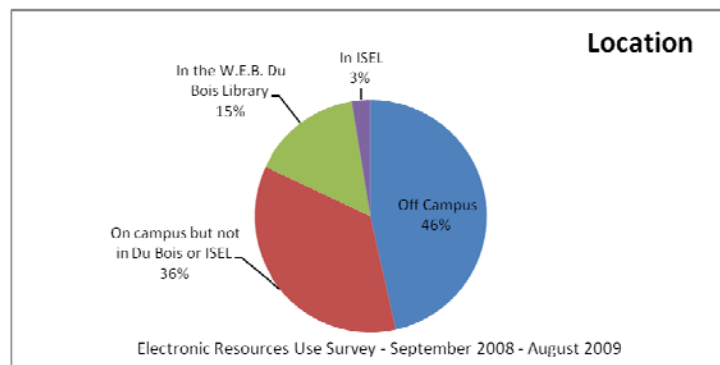

Electronic Resources Use Survey – 1 Year Results

September 2008 – August 2009

Affiliation	%
College of Social and Behavioral Sciences	17
College of Humanities & Fine Arts	16
College of Natural Sciences & Mathematics	14
School of Management	9
College of Natural Resources & the Environment	8
Other	8
College of Engineering	7
School of Public Health & Health Sciences	6
School of Education	4
School of Nursing	4
Other UMass Affiliation	4
Commonwealth College	3
Continuing Education	1

Between September 2008 and August 2009, the UMass Amherst Libraries conducted a brief mandatory web survey to assess how its electronic resources are used to support teaching, coursework, and research. The Electronic Resources Use Survey was conducted during 24 randomly selected times. Each survey period was two hours long, and there were two survey periods per month. A total of 4,396 surveys were collected.