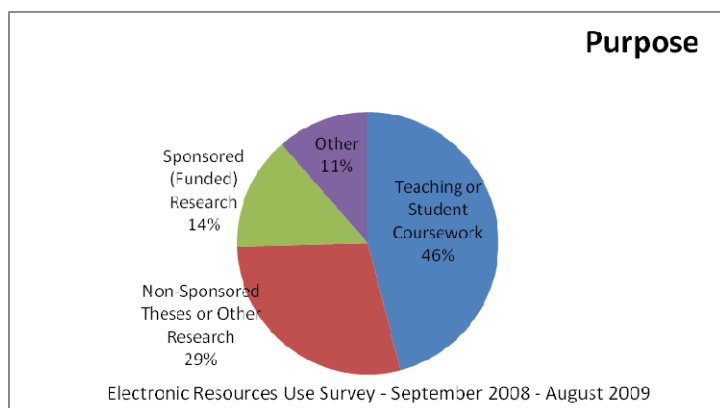

Electronic Resources Use Survey – 1 Year Results

September 2008 – August 2009

Affiliation	%
College of Social and Behavioral Sciences	17
College of Humanities & Fine Arts	16
College of Natural Sciences & Mathematics	14
School of Management	9
College of Natural Resources & the Environment	8
Other	8
College of Engineering	7
School of Public Health & Health Sciences	6
School of Education	4
School of Nursing	4
Other UMass Affiliation	4
Commonwealth College	3
Continuing Education	1

Between September 2008 and August 2009, the UMass Amherst Libraries conducted a brief mandatory web survey to assess how its electronic resources are used to support teaching, coursework, and research. The Electronic Resources Use Survey was conducted during 24 randomly selected times. Each survey period was two hours long, and there were two survey periods per month. A total of 4,396 surveys were collected.