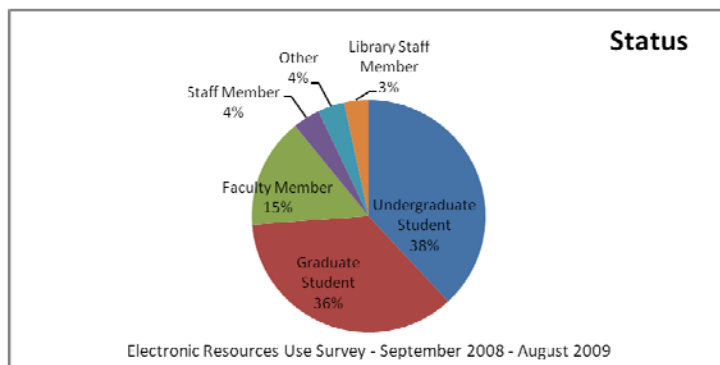

Electronic Resources Use Survey – 1 Year Results

September 2008 – August 2009

Affiliation	%
College of Social and Behavioral Sciences	17
College of Humanities & Fine Arts	16
College of Natural Sciences & Mathematics	14
School of Management	9
College of Natural Resources & the Environment	8
Other	8
College of Engineering	7
School of Public Health & Health Sciences	6
School of Education	4
School of Nursing	4
Other UMass Affiliation	4
Commonwealth College	3
Continuing Education	1

Between September 2008 and August 2009, the UMass Amherst Libraries conducted a brief mandatory web survey to assess how its electronic resources are used to support teaching, coursework, and research. The Electronic Resources Use Survey was conducted during 24 randomly selected times. Each survey period was two hours long, and there were two survey periods per month. A total of 4,396 surveys were collected.