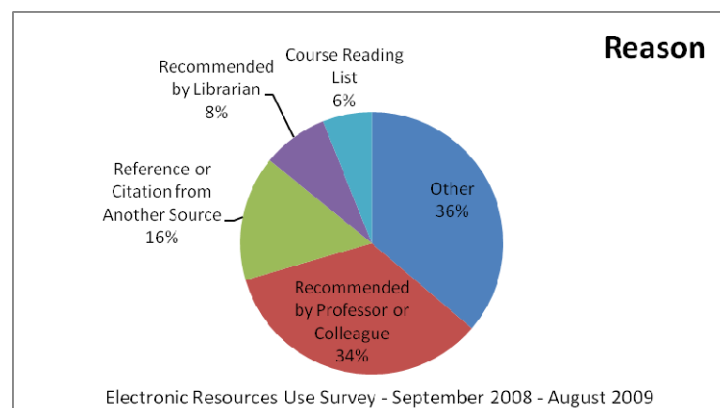

Electronic Resources Use Survey – 1 Year Results

September 2008 – August 2009

Affiliation	%
College of Social and Behavioral Sciences	17
College of Humanities & Fine Arts	16
College of Natural Sciences & Mathematics	14
School of Management	9
College of Natural Resources & the Environment	8
Other	8
College of Engineering	7
School of Public Health & Health Sciences	6
School of Education	4
School of Nursing	4
Other UMass Affiliation	4
Commonwealth College	3
Continuing Education	1

Between September 2008 and August 2009, the UMass Amherst Libraries conducted a brief mandatory web survey to assess how its electronic resources are used to support teaching, coursework, and research. The Electronic Resources Use Survey was conducted during 24 randomly selected times. Each survey period was two hours long, and there were two survey periods per month. A total of 4,396 surveys were collected.